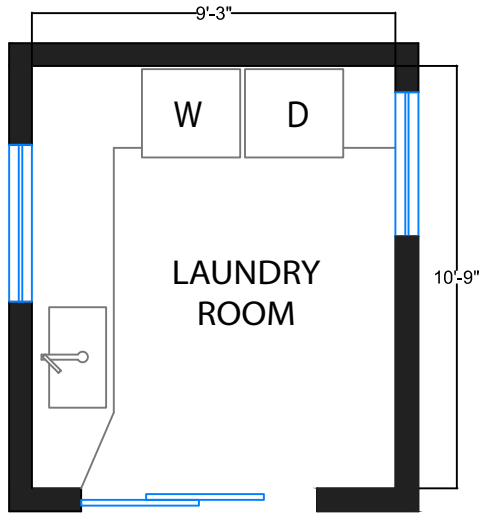

509 Barneson Ave.

San Mateo, CA. 94402

DISCLAIMER: RENDERING BY OPEN HOMES PHOTOGRAPHY. ALL MEASUREMENTS ARE APPROXIMATE AND MAY NOT BE EXACT. DO NOT RELY ON THE ACCURACY OF THIS FLOOR PLAN WHEN DETERMINING THE PRICE OF A PROPERTY OR MAKING DECISIONS REGARDING BUYING OR SELLING OF PROPERTIES WITHOUT INDEPENDENT VERIFICATION.