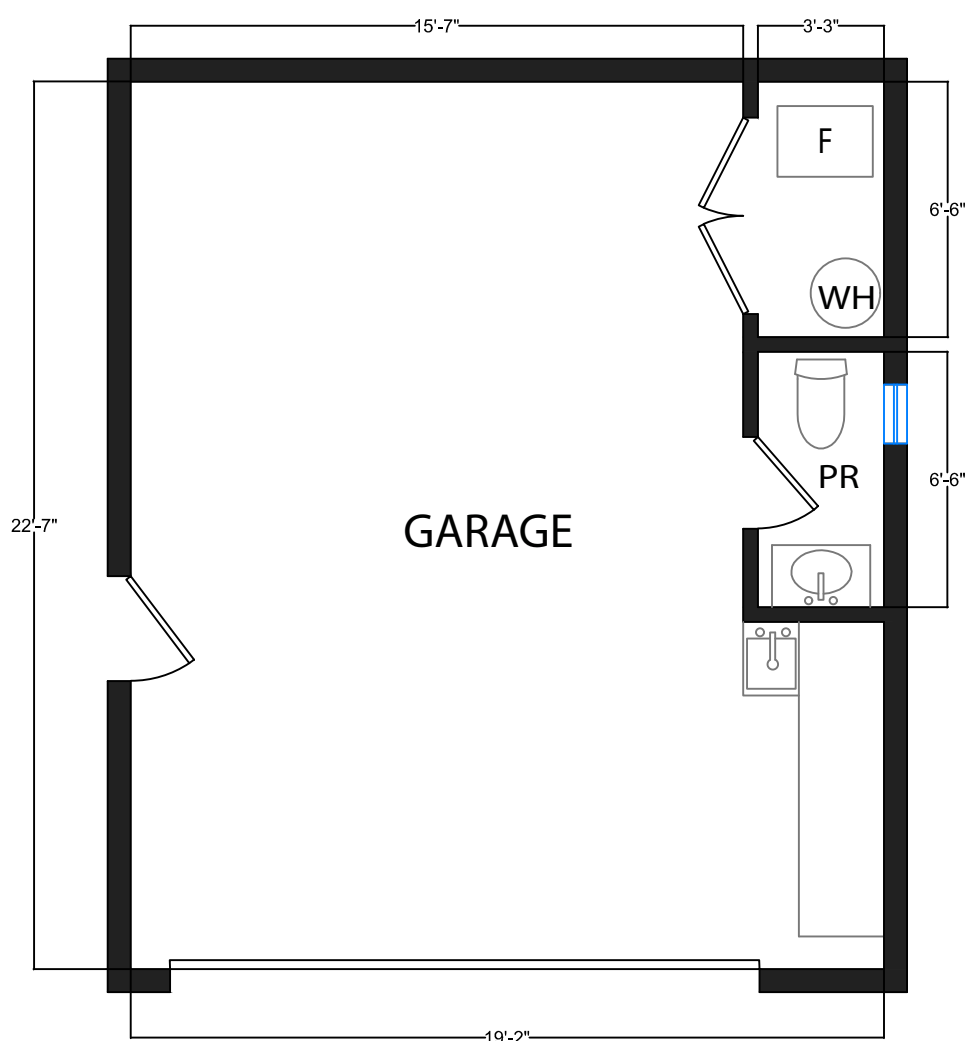

509 Barneson Ave.

San Mateo, CA. 94402

DISCLAIMER: RENDERING BY OPEN HOMES PHOTOGRAPHY. ALL MEASUREMENTS ARE APPROXIMATE AND MAY NOT BE EXACT. DO NOT RELY ON THE ACCURACY OF THIS FLOOR PLAN WHEN DETERMINING THE PRICE OF A PROPERTY OR MAKING DECISIONS REGARDING BUYING OR SELLING OF PROPERTIES WITHOUT INDEPENDENT VERIFICATION.