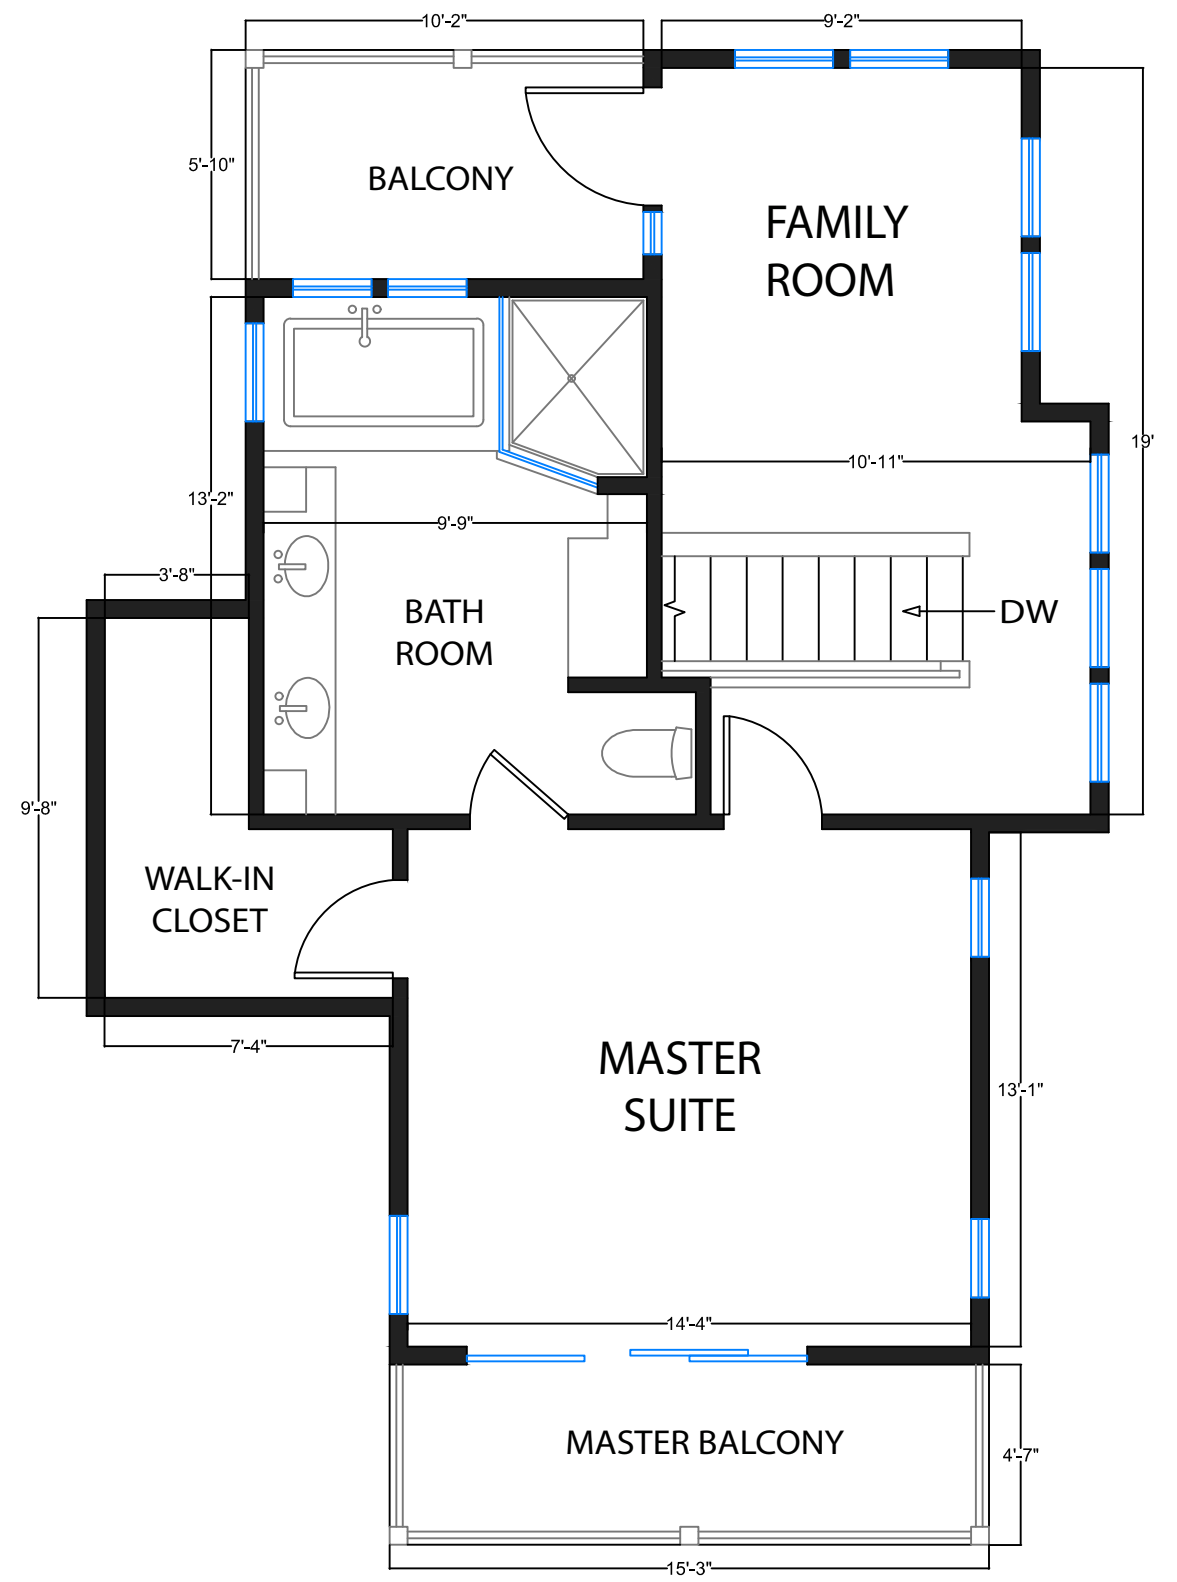

509 Barneson Ave.

San Mateo, CA. 94402

DISCLAIMER: RENDERING BY OPEN HOMES PHOTOGRAPHY. ALL MEASUREMENTS ARE APPROXIMATE AND MAY NOT BE EXACT. DO NOT RELY ON THE ACCURACY OF THIS FLOOR PLAN WHEN DETERMINING THE PRICE OF A PROPERTY OR MAKING DECISIONS REGARDING BUYING OR SELLING OF PROPERTIES WITHOUT INDEPENDENT VERIFICATION.