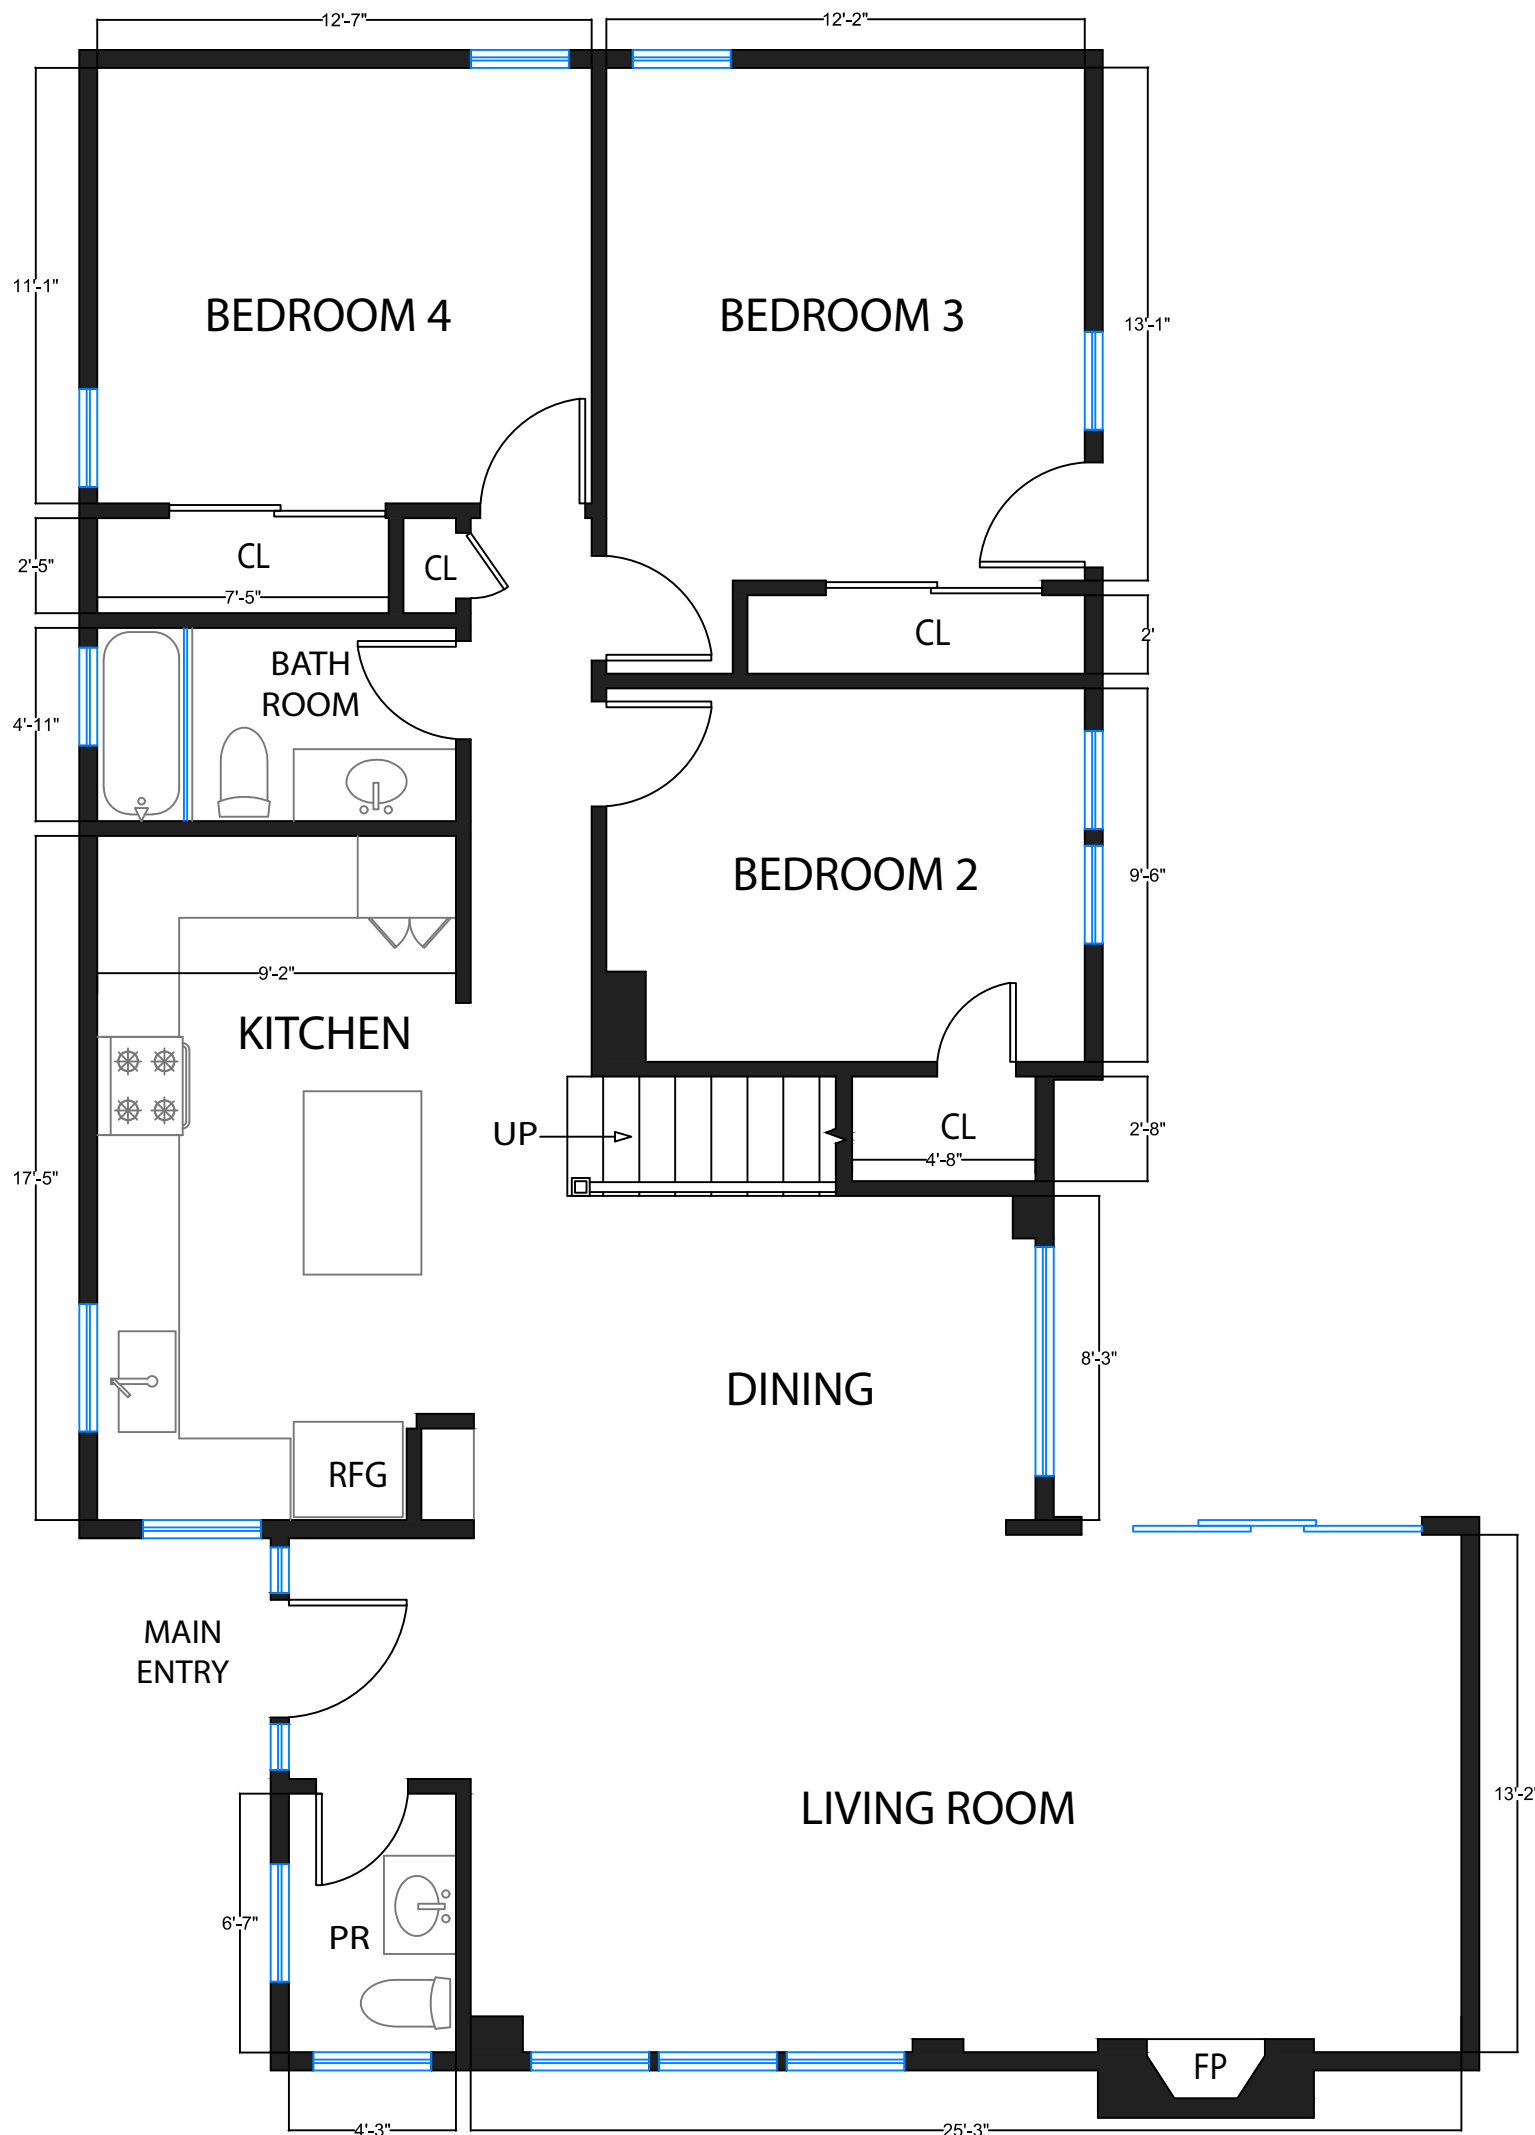

509 Barneson Ave.

San Mateo, CA. 94402

DISCLAIMER: RENDERING BY OPEN HOMES PHOTOGRAPHY. ALL MEASUREMENTS ARE APPROXIMATE AND MAY NOT BE EXACT. DO NOT RELY ON THE ACCURACY OF THIS FLOOR PLAN WHEN DETERMINING THE PRICE OF A PROPERTY OR MAKING DECISIONS REGARDING BUYING OR SELLING OF PROPERTIES WITHOUT INDEPENDENT VERIFICATION.